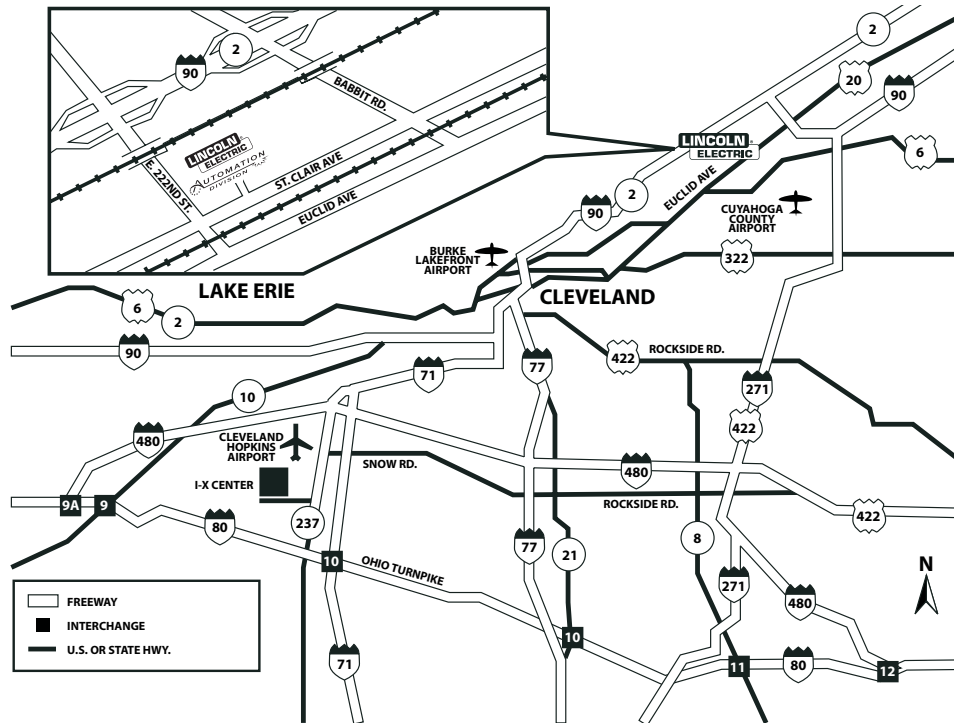

Automation Facility Map

The Lincoln Electric Company

Automation Division

22221 Saint Clair Avenue
Cleveland, OH 44117-2522

General Phone: +1.216.481.8100

General Email:

automation@lincolnelectric.com

Directions to Lincoln Electric

From the West, South or Airport:

Go through downtown Cleveland and follow route 90, I-480 or I-71 to Route 90 East. Exit the Interstate at East 222nd St. (exit 183). Turn Right (South) to St. Clair intersection, Left Turn onto St. Clair, the first driveway on the left is the entrance for Automation Center.

From the East or South:

Via Interstate 90 North to Cleveland and via Route 2, Exit the Interstate at East 222nd St (Exit 183). Turn left at traffic light and proceed to St. Clair Ave (next intersection heading South) Turn Left onto St. Clair, the first driveway on the left is the entrance for Automation Center.