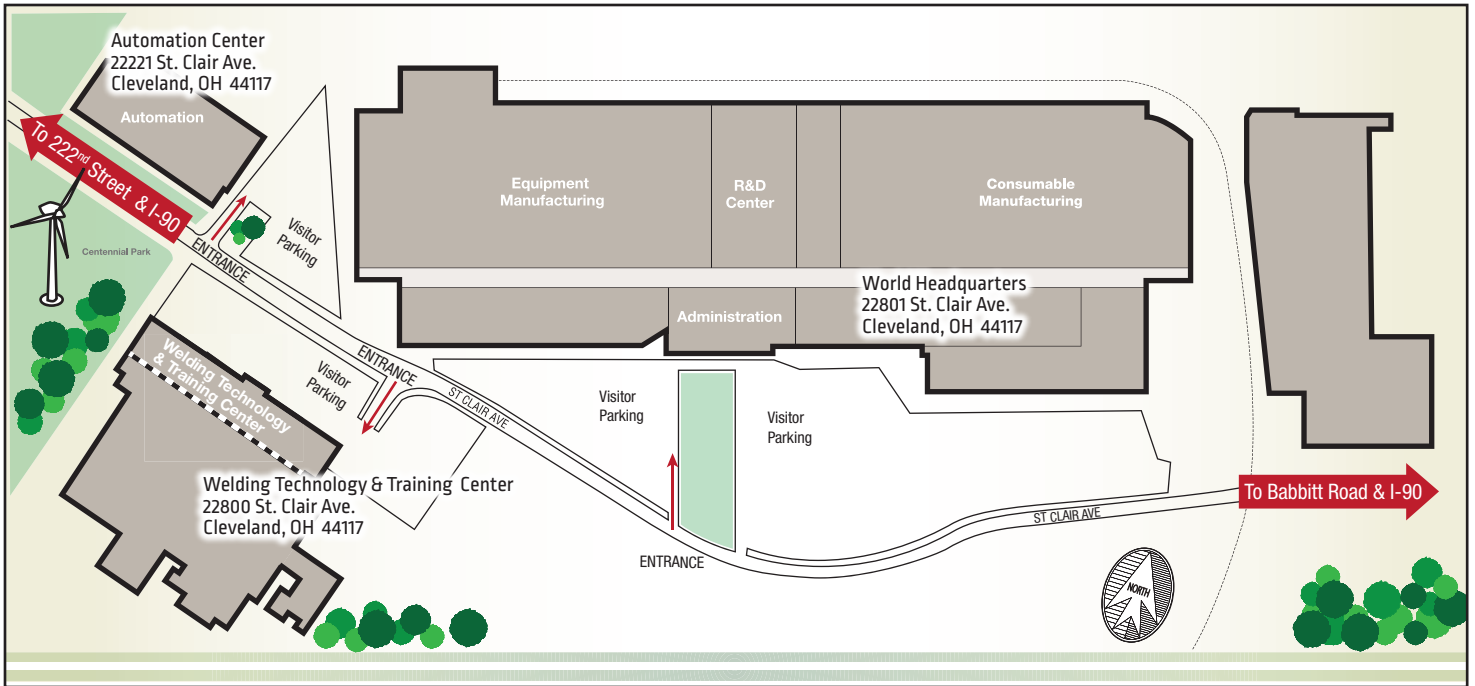

Automation Facility Map

The Lincoln Electric Company

Automation Division

22221 Saint Clair Avenue
Cleveland, OH 44117-2522

General Phone: +1.216.481.8100

General Email:

automation@lincolnelectric.com

Directions to Lincoln Electric

From the West, South or Airport:

Go through downtown Cleveland and follow route 90, I-480 or I-71 to Route 90 East. Exit the Interstate at East 222nd St. (exit 183). Turn Right (South) to St. Clair intersection, Left Turn onto St. Clair, the first driveway on the left is the entrance for Automation Center.

From the East or South:

Via Interstate 90 North to Cleveland and via Route 2, Exit the Interstate at East 222nd St (Exit 183). Turn left at traffic light and proceed to St. Clair Ave (next intersection heading South) Turn Left onto St. Clair, the first driveway on the left is the entrance for Automation Center.