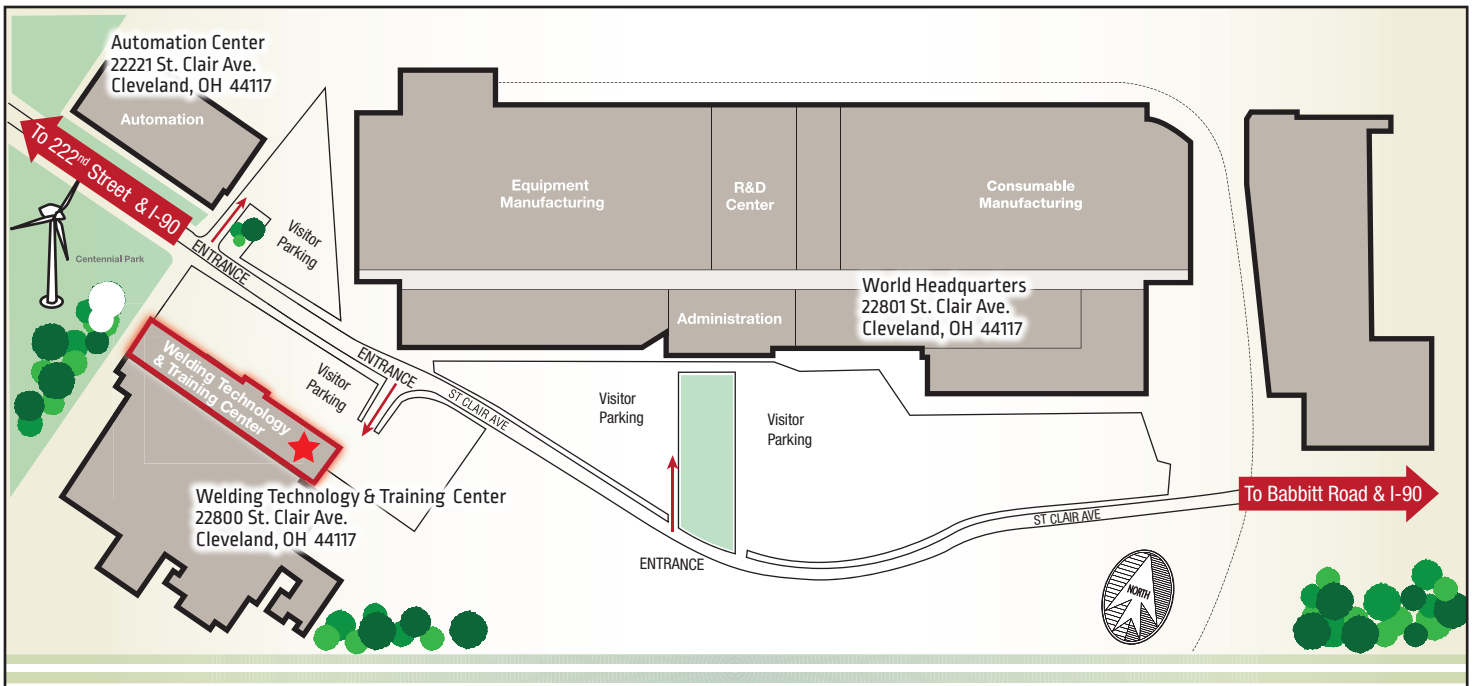

# Welding Technology & Training Center

### Directions to Lincoln Electric

#### From the West, South or Airport:

Go through downtown Cleveland and follow route 90, I-480 or I-71 to Route 90 East. Exit the Interstate at East 222nd St. (exit 183). Turn Right (South) to St. Clair intersection, Left Turn onto St. Clair, the first driveway on the right is the entrance for the Welding Technology and Training Center.

#### From the East or South:

Via Interstate 90 North to Cleveland and via Route 2, Exit the Interstate at East 222nd St (Exit 183). Turn left at traffic light and proceed to St. Clair Ave (next intersection heading South) Turn Left onto St. Clair, the first driveway on the right is the entrance for the Welding Technology and Training Center.