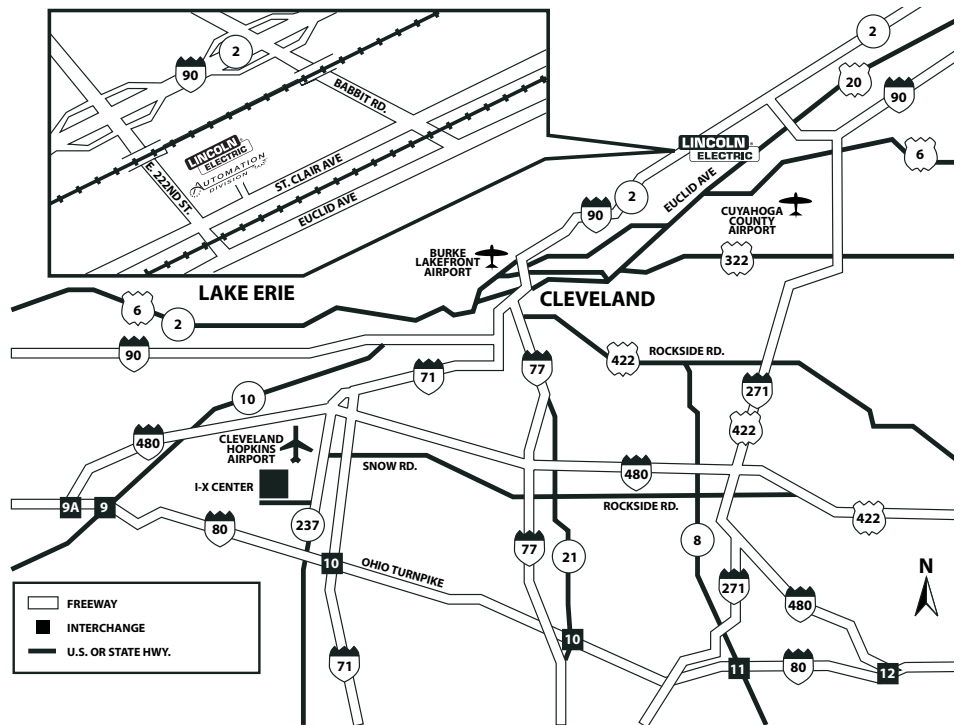

### Directions to Lincoln Electric

#### From the West, South or Airport:

Go through downtown Cleveland and follow route 90, I-480 or I-71 to Route 90 East. Exit the Interstate at East 222nd St. (exit 183). Turn Right (South) to St. Clair intersection, Left Turn onto St. Clair, the first driveway on the right is the entrance for the Welding Technology and Training Center.

#### From the East or South:

Via Interstate 90 North to Cleveland and via Route 2, Exit the Interstate at East 222nd St (Exit 183). Turn left at traffic light and proceed to St. Clair Ave (next intersection heading South) Turn Left onto St. Clair, the first driveway on the right is the entrance for the Welding Technology and Training Center.